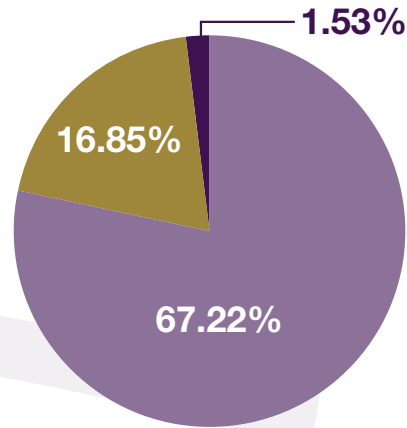

PRINCE EDWARD COUNTY PUBLIC SCHOOLS

2,150

Total Enrollment

Demographics

Economically Disadvantaged

Students with Disabilities

English Language Learners

Standards of Learning Proficiencies

Reading

68%

Math

67%

Science

77%

Social Studies

80%